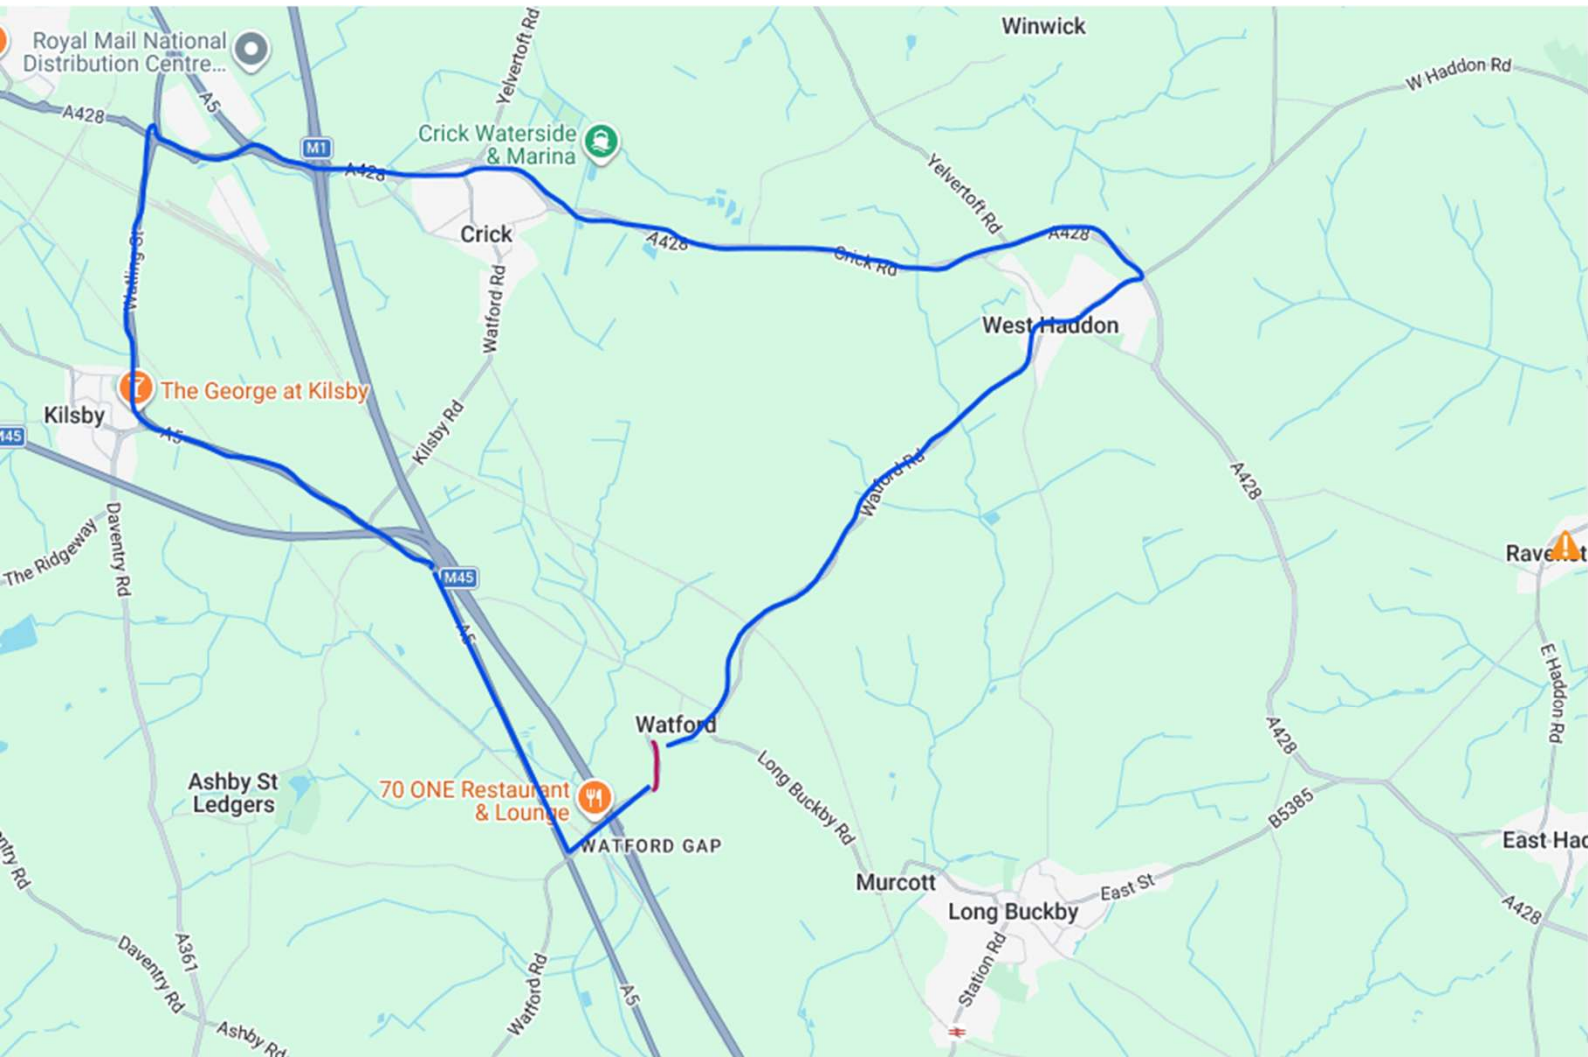

Station Road, Watford

What's Happening?

What: We will be installing a new traffic calming island outside the village hall

Where: Station Road, Watford (Outside the Village Hall)

When: Monday 18th May – Tuesday 2nd June

Times: A 24-hour road closure will be in place.

Traffic Management: There will be a full 24-hour road closure and diversion route in place.

Residents/Businesses: Residents and Businesses will have access to their properties at all times, but please allow for extra time.

Emergency Vehicles: Emergency Vehicles will need to follow the diversion route.

Public Transport: Public Transport will need to follow the diversion route

Contact

Phone- 01604 529700 (08:00 – 16:00 Monday – Friday)

Thank you!

Nothing is so urgent or important that we cannot take the time to do it safely. Please respect our workforce, whilst we improve your network.

Extent of Work Area in **RED** Diversion Route in **BLUE**